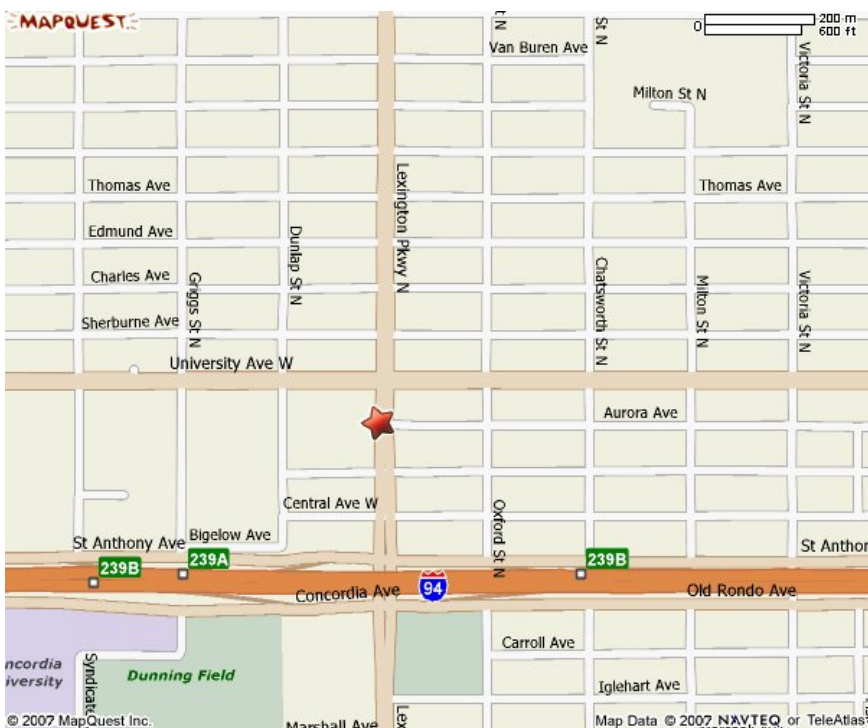

Wilder Center
451 Lexington Parkway North
St. Paul, MN 55104

Wilder Center is located at 451 Lexington Parkway North, St. Paul, MN 55104. Just south of University/3 blocks north of I-94, off the Lexington Exit

Landmarks: Southwest corner of University Avenue and Lexington Parkway.

Check in at security desk upon arrival. Staff will direct you to the training room.

Free parking in the parking ramp.