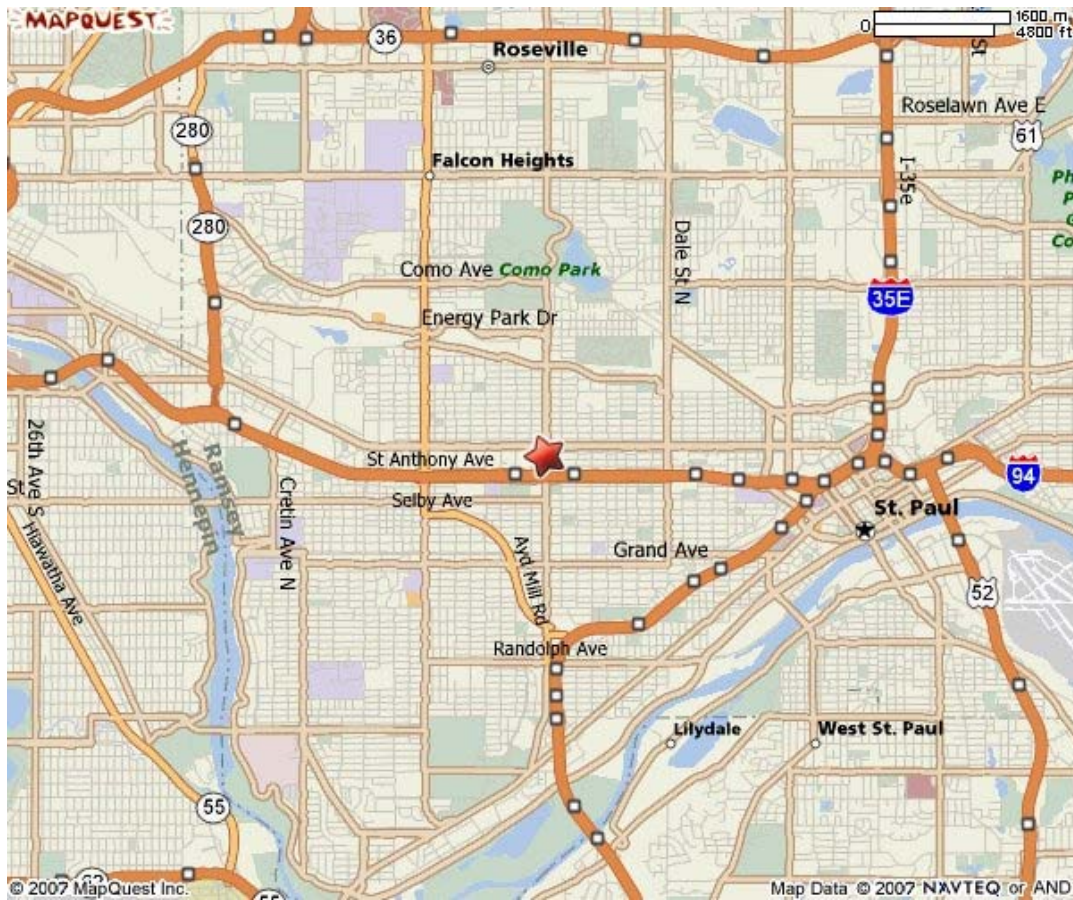

Wilder Center
451 Lexington Parkway North
St. Paul, MN 55104

Wilder Center is located at 451 Lexington Parkway North, St. Paul, MN 55104. Just south of University/3 blocks north of I-94, off the Lexington Exit

Landmarks: Southwest corner of University Avenue and Lexington Parkway.

Check in at security desk upon arrival. Staff will direct you to the training room.

Free parking in the parking ramp.